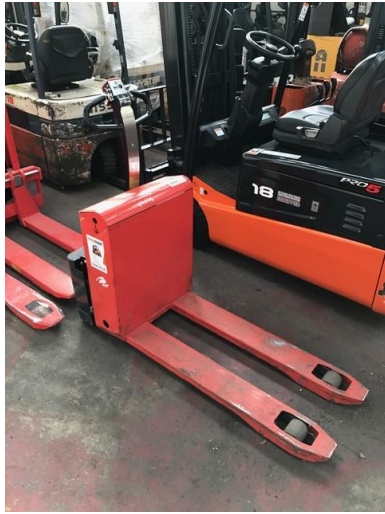

Equipment ID: 07526
Make: Narrow Aisle
Model: Flexi G4
Power: Electric
Year: 2010
Lift Height: 6000mm
Mast Type: Triplex Full Free Lift
Closed Height: 22880mm
Tyres: Solid SE
Extras: Sideshift, front lights, beacon
Comments: Resprayed and good serviceable battery, available for sale or hire
A 2007 model available to same spec
A 2011 model available with 5.5m Triplex

Equipment ID: 05481
Make: Nissan
Model: K1B1L18
Power: Electric
Year: 2009
Lift Height: 5560mm
Mast Type: Triplex Full Free Lift
Closed Height: 2525mm
Tyres: Solid SE
Extras: Sideshift, front lights, beacon
Comments: New machine for short and long term rentals

Equipment ID: 7542
Make: Atlet
Model: UNS161
Power: Electric
Year: 2007
Lift Height: 7550mm
Mast Type: Triplex Full Free Lift
Closed Height: 3300mm
Tyres: Vulkollan
Extras: Sideshift
Comments: Good order, 3500hours

Equipment ID: 07576
Make: Logitrans
Model: PM1801
Power: Electric
Year: 2013
Fork Dims: 1150 x 540mm
Tyres: Vulk
Extras: Ex demo truck, low hours

Equipment ID: 07072
Make: Nissan
Model: PS125
Capacity: 1250kg
Power: Electric
Year: 2011
Lift Height: 2690mm
Mast Type: Duplex Clearview
Closed Height: TBC
Tyres: Vulk
Extras: Pin code access
Comments: 780hours
Smaller sister truck stock no 7073
1.79m lift, yr 2011